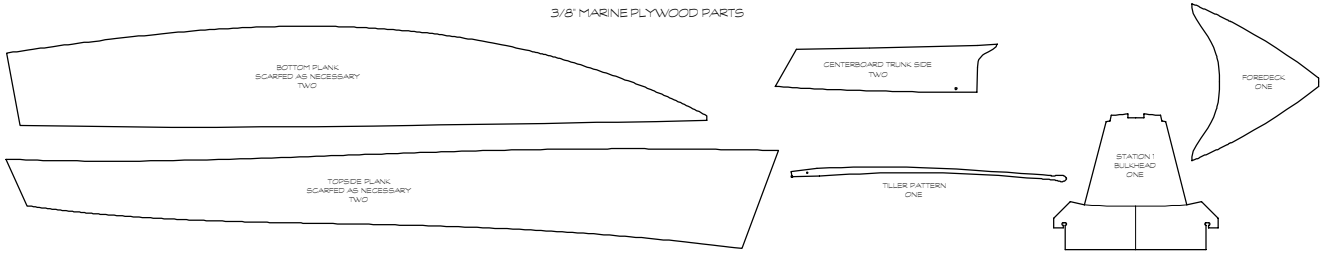

CAM KIT FOR LITTLE CRAB

WHAT IS INCLUDED – This kit provides the plywood pieces necessary to complete the rowing and sailing versions of this boat. Your kit will contain two categories of pieces: those that go into the setup (temporary molds, ladder frame parts) and those that go into the boat itself (BS1088 standard marine plywood.) Longer plywood pieces will come with tapered scarfs machined in them, and a simple template to insure that scarf joints will be properly aligned.

PARTS INCLUDED IN CAM KIT

SCALE 1:1

LADDER FRAME PARTS & MOLDS

3/4" MARINE PLYWOOD PARTS

3/8" MARINE PLYWOOD PARTS

D. N. HYLAN
 13' SKIFF FOR SAIL AND OARS
 LITTLE CRAB
 CAM KIT SETUP PLAN
 BROOKLIN MAINE 04606-0098