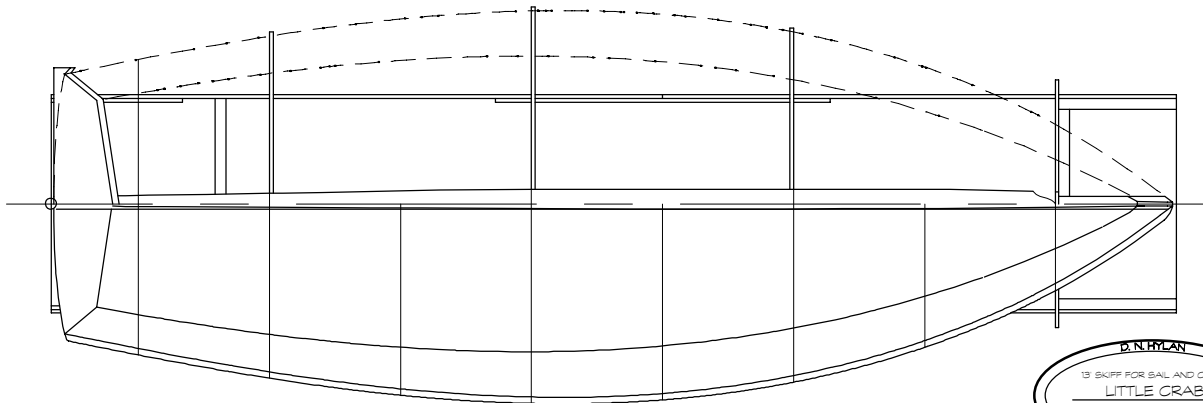

PARTS INCLUDED IN CAM KIT

SCALE 1:1

LADDER FRAME PARTS & MOLDS

3/4" MARINE PLYWOOD PARTS

3/8" MARINE PLYWOOD PARTS

D. N. HYLAN
 13' SKIFF FOR SAIL AND OARS
 LITTLE CRAB
 CAM KIT SETUP PLAN
 BROOKLIN MAINE 04606-0098