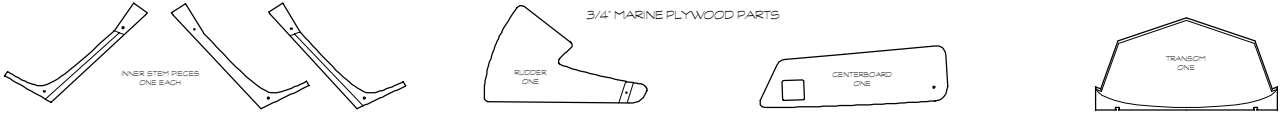

CAM KIT FOR LITTLE CRAB

WHAT IS INCLUDED – This kit provides the plywood pieces necessary to complete the rowing and sailing versions of this boat. Your kit will contain two categories of pieces: those that go into the setup (temporary molds, ladder frame parts) and those that go into the boat itself (BS1088 standard marine plywood.) Longer plywood pieces will come with tapered scarfs machined in them, and a simple template to insure that scarf joints will be properly aligned.

The attached drawing shows the parts that will come with your kit as well as how the assembled setup will look. A full scale and more detailed version of this drawing will come with your kit.

ORDERING KITS: Hewes & Co., Marine Division, Blue Hill, Maine handles the manufacture and selling of our kits. Please see their web site, www.cnc-marine-hewesco.com, for ordering information and current pricing. If you are only interested in building the rowing version of this boat, the people at Hewes may be able to make you a kit without the sailing parts – please contact them.

Kits will ship on a 4' x 8' pallet. Contact Hewes & Co. for shipping costs. Shipping costs can be reduced by arranging shipment to a commercial location, usually defined as one have a loading dock or fork truck available. Please allow four weeks from date of order to delivery.

PARTS INCLUDED IN CAM KIT

SCALE 1:1

LADDER FRAME PARTS & MOLDS

3/4" MARINE PLYWOOD PARTS

3/8" MARINE PLYWOOD PARTS

D. N. HYLAN
 13' SKIFF FOR SAIL AND OARS
 LITTLE CRAB
 CAM KIT SETUP PLAN
 BROOKLIN MAINE 04606-0098