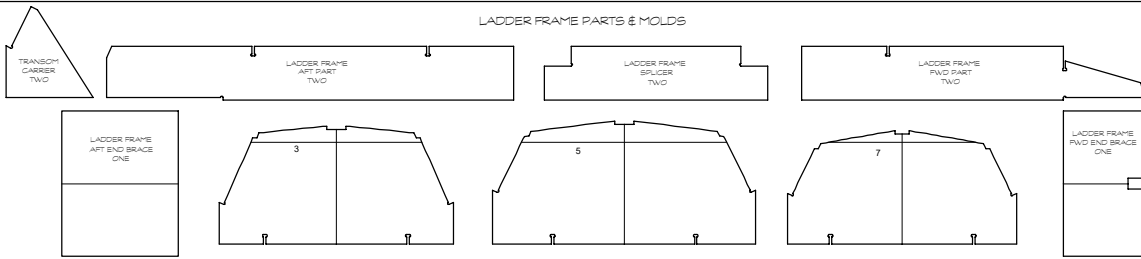

CAM KIT FOR LITTLE CRAB

WHAT IS INCLUDED – This kit provides the plywood pieces necessary to complete the rowing and sailing versions of this boat. Your kit will contain two categories of pieces: those that go into the setup (temporary molds, ladder frame parts) and those that go into the boat itself (BS1088 standard marine plywood.) Longer plywood pieces will come with tapered scarfs machined in them, and a simple template to insure that scarf joints will be properly aligned.

The attached drawing shows the parts that will come with your kit as well as how the assembled setup will look. A full scale and more detailed version of this drawing will come with your kit.

ORDERING KITS: Hewes & Co., Marine Division, Blue Hill, Maine handles the manufacture and selling of our kits. Please see their web site, www.cnc-marine-hewesco.com, for ordering information and current pricing. If you are only interested in building the rowing version of this boat, the people at Hewes may be able to make you a kit without the sailing parts – please contact them.

PARTS INCLUDED IN CAM KIT

SCALE 1:1

LADDER FRAME PARTS & MOLDS

3/4" MARINE PLYWOOD PARTS

3/8" MARINE PLYWOOD PARTS

D. N. HYLAN
 13' SKIFF FOR SAIL AND OARS
 LITTLE CRAB
 CAM KIT SETUP PLAN
 BROOKLIN MAINE 04606-0098