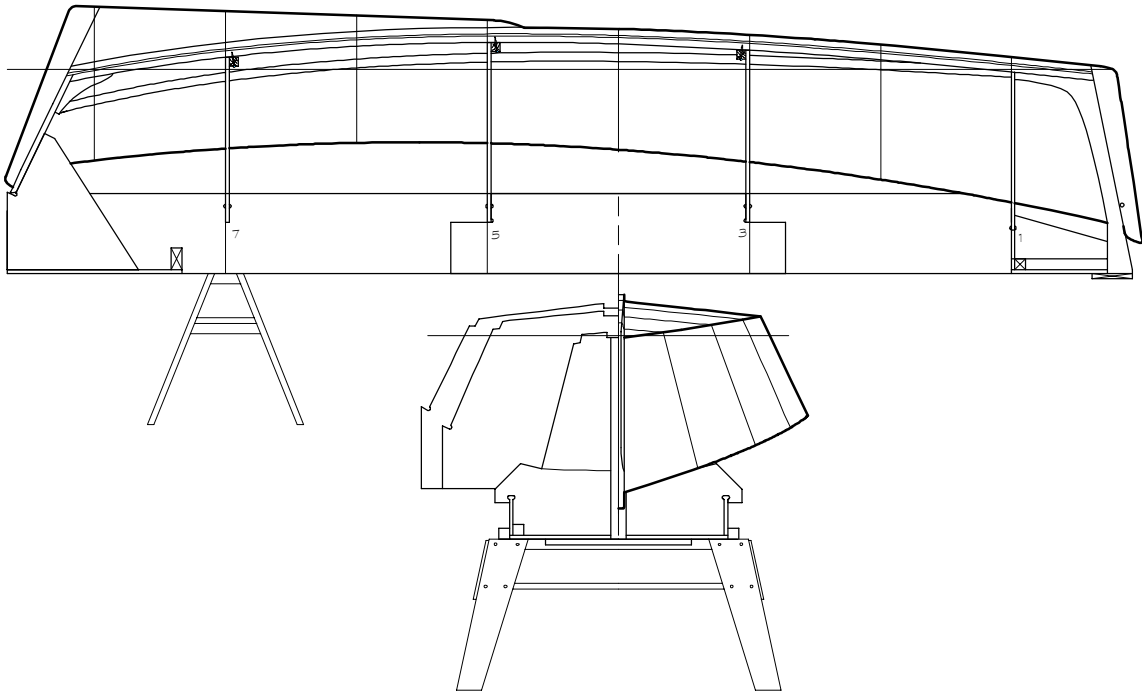

CAM KIT FOR LITTLE CRAB

WHAT IS INCLUDED – This kit provides the plywood pieces necessary to complete the rowing and sailing versions of this boat. Your kit will contain two categories of pieces: those that go into the setup (temporary molds, ladder frame parts) and those that go into the boat itself (BS1088 standard marine plywood.) Longer plywood pieces will come with tapered scarfs machined in them, and a simple template to insure that scarf joints will be properly aligned.

PARTS INCLUDED IN CAM KIT

SCALE 1:1

LADDER FRAME PARTS & MOLDS

3/4" MARINE PLYWOOD PARTS

3/8" MARINE PLYWOOD PARTS

D. N. HYLAN
 13' SKIFF FOR SAIL AND OARS
 LITTLE CRAB
 CAM KIT SETUP PLAN
 BROOKLIN MAINE 04606-0098